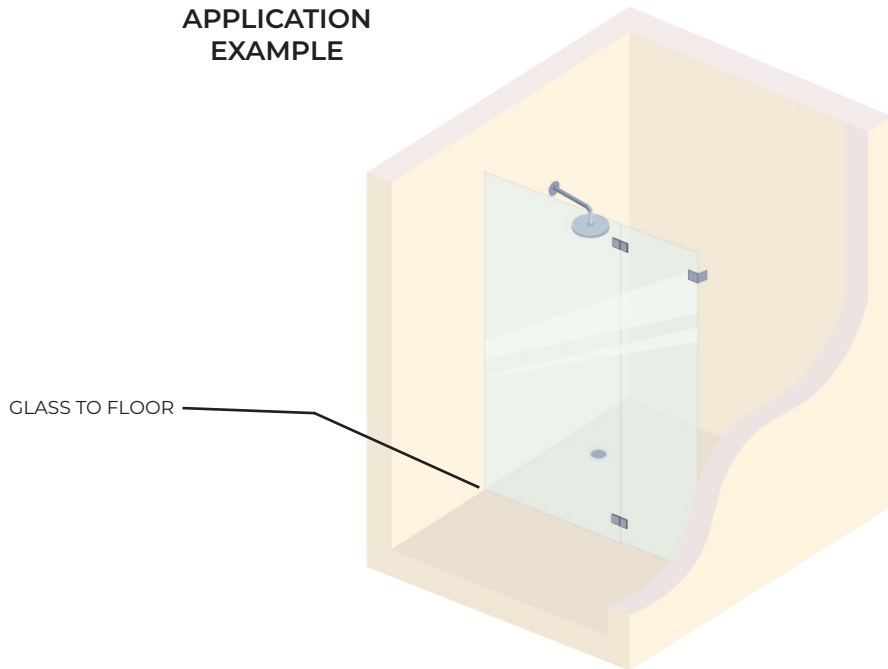

THE GLASS WAREHOUSE

The Glass Warehouse, 51-55 Fowler Road, Hainault,

Tel: +44 (0)20 8500 1188
info@theglasswarehouse.co.uk
www.theglasswarehouse.co.uk

APPLICATION EXAMPLE

GLASS TO FLOOR

END VIEW ON SEAL

SEAL SUITABLE FOR BOTTOM EDGES OF GLASS DOOR.

SEALS PROVIDED IN SINGLE UNITS

9MM GLASS REDUCTION REQUIRED ALONG FLOOR