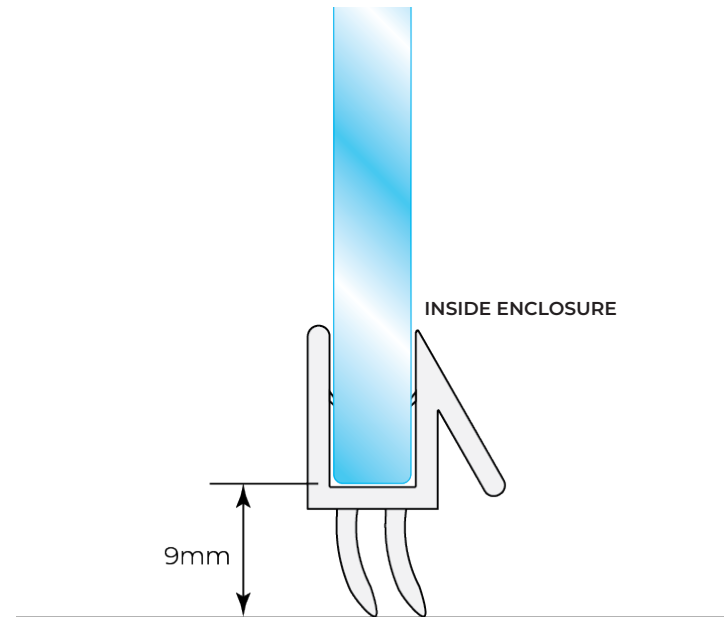

THE GLASS WAREHOUSE

The Glass Warehouse, 51-55 Fowler Road, Hainault,

Tel: +44 (0)20 8500 1188
 info@theglasswarehouse.co.uk
 www.theglasswarehouse.co.uk

APPLICATION EXAMPLE

GLASS TO FLOOR

END VIEW ON SEAL

SEAL SUITABLE FOR BOTTOM EDGES OF GLASS DOOR.

SEALS PROVIDED IN SINGLE UNITS

9MM GLASS REDUCTION REQUIRED ALONG FLOOR

NOTES / SPECIFICATION:

GLAZING SEALS SUPPLIED IN TRANSLUCENT PVC PROFILES.
 SUITABLE FOR 6MM, 8MM, AND 10MM GLASS.
 PLEASE NOTE THE REQUIRED GLASS REDUCTION ALONG THE ASSOCIATED SEAL DETAIL.
 LENGTH - 2500MM - CAN BE CUT TO THE REQUIRED SIZE.
 SUITABLE FOR SHOWER ENCLOSURES, ATH SCREENS, AND WET ROOMS.

PRODUCT REF:	PS-OWB-06 / 08 / 10
DESCRIPTION:	2500MM TRANSLUCENT GLASS-TO-FLOOR SEALS WITH CENTRAL LIPS
DRAWING REF:	PS-OWB-V002